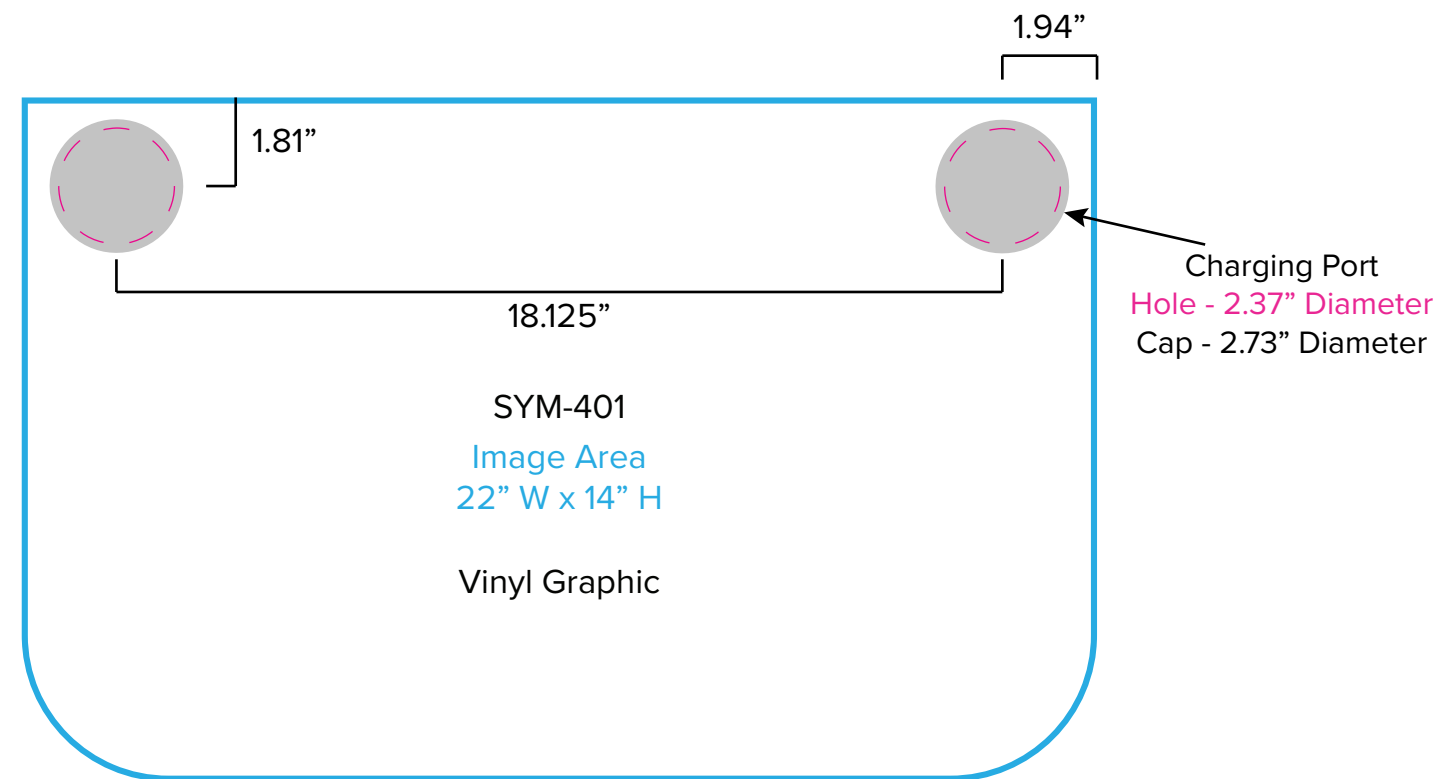

Graphic Template  
10x10 Inline Exhibit  
Rectangular Backwall Panels

NOTE: All Raster Art (jpg, tiff,psd, png, etc.) must be at least 100 dpi at print size.  
Standard kits are often customized. Please check with Customer Service to ensure that this template matches your specific job.

# Counter Graphic - LTK 1001

NOTE: All Raster Art (jpg, tiff,psd, png, etc.) must be at least 100 dpi at print size.  
Standard kits are often customized. Please check with Customer Service to ensure that this template matches your specific job.

# Graphic Template Backwall Workstation Countertop – Vinyl Graphics

NOTE: All Raster Art (jpg, tiff,psd, png, etc.) must be at least 100 dpi at print size.  
Standard kits are often customized. Please check with Customer Service to ensure that this template matches your specific job.

Graphic Template  
Backwall Workstation Countertop – Vinyl Graphics  
Graphics **NOT** included in base price. Please request pricing.

NOTE: All Raster Art (jpg, tiff,psd, png, etc.) must be at least 100 dpi at print size.  
Standard kits are often customized. Please check with Customer Service to ensure that this template matches your specific job.