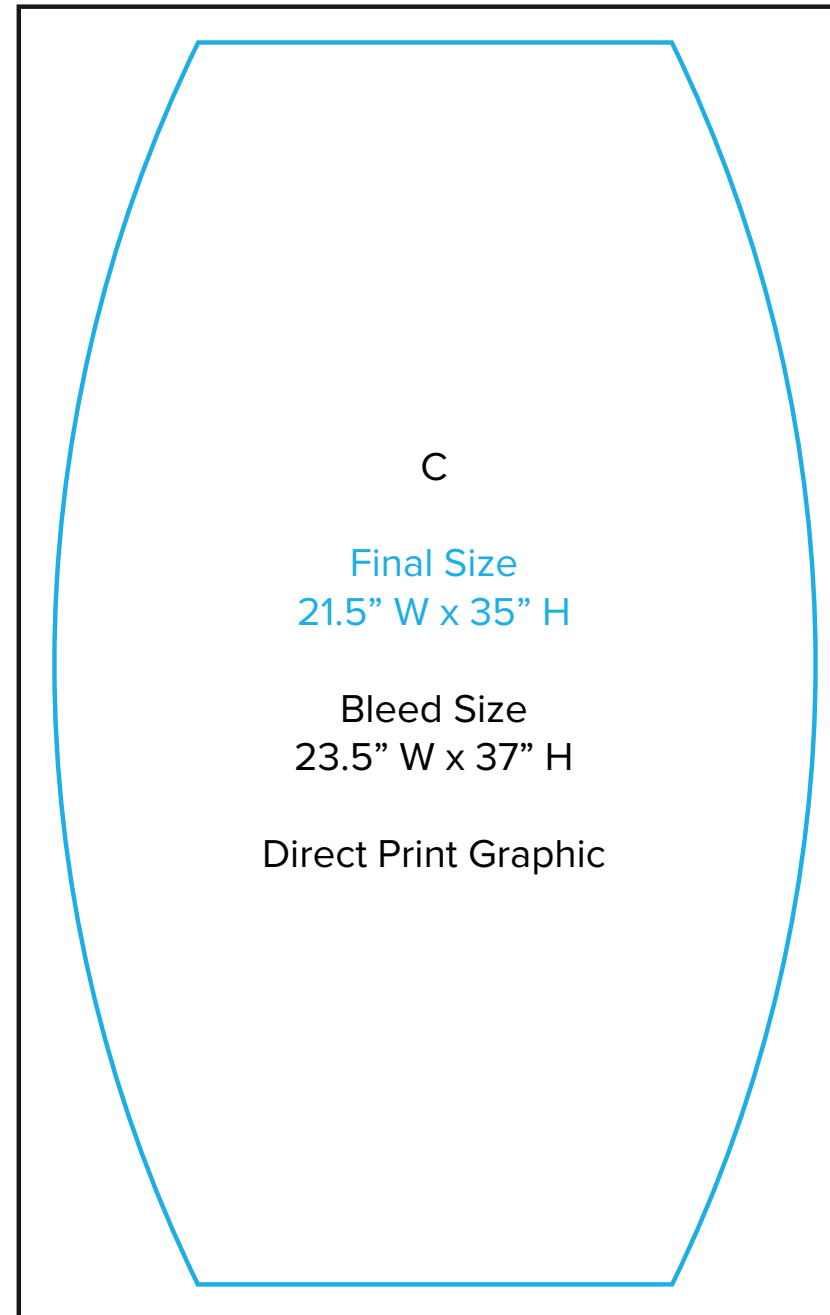

Graphic Template  
10x10 Inline Exhibit  
Rectangular Backwall Panels

NOTE: All Raster Art (jpg, tiff,psd, png, etc.) must be at least 100 dpi at print size.  
Standard kits are often customized. Please check with Customer Service to ensure that this template matches your specific job.

# Counter Graphic - LTK 1001

NOTE: All Raster Art (jpg, tiff,psd, png, etc.) must be at least 100 dpi at print size.  
Standard kits are often customized. Please check with Customer Service to ensure that this template matches your specific job.

# Graphic Template Backwall Workstation Countertop – Vinyl Graphics

NOTE: All Raster Art (jpg, tiff,psd, png, etc.) must be at least 100 dpi at print size.  
Standard kits are often customized. Please check with Customer Service to ensure that this template matches your specific job.