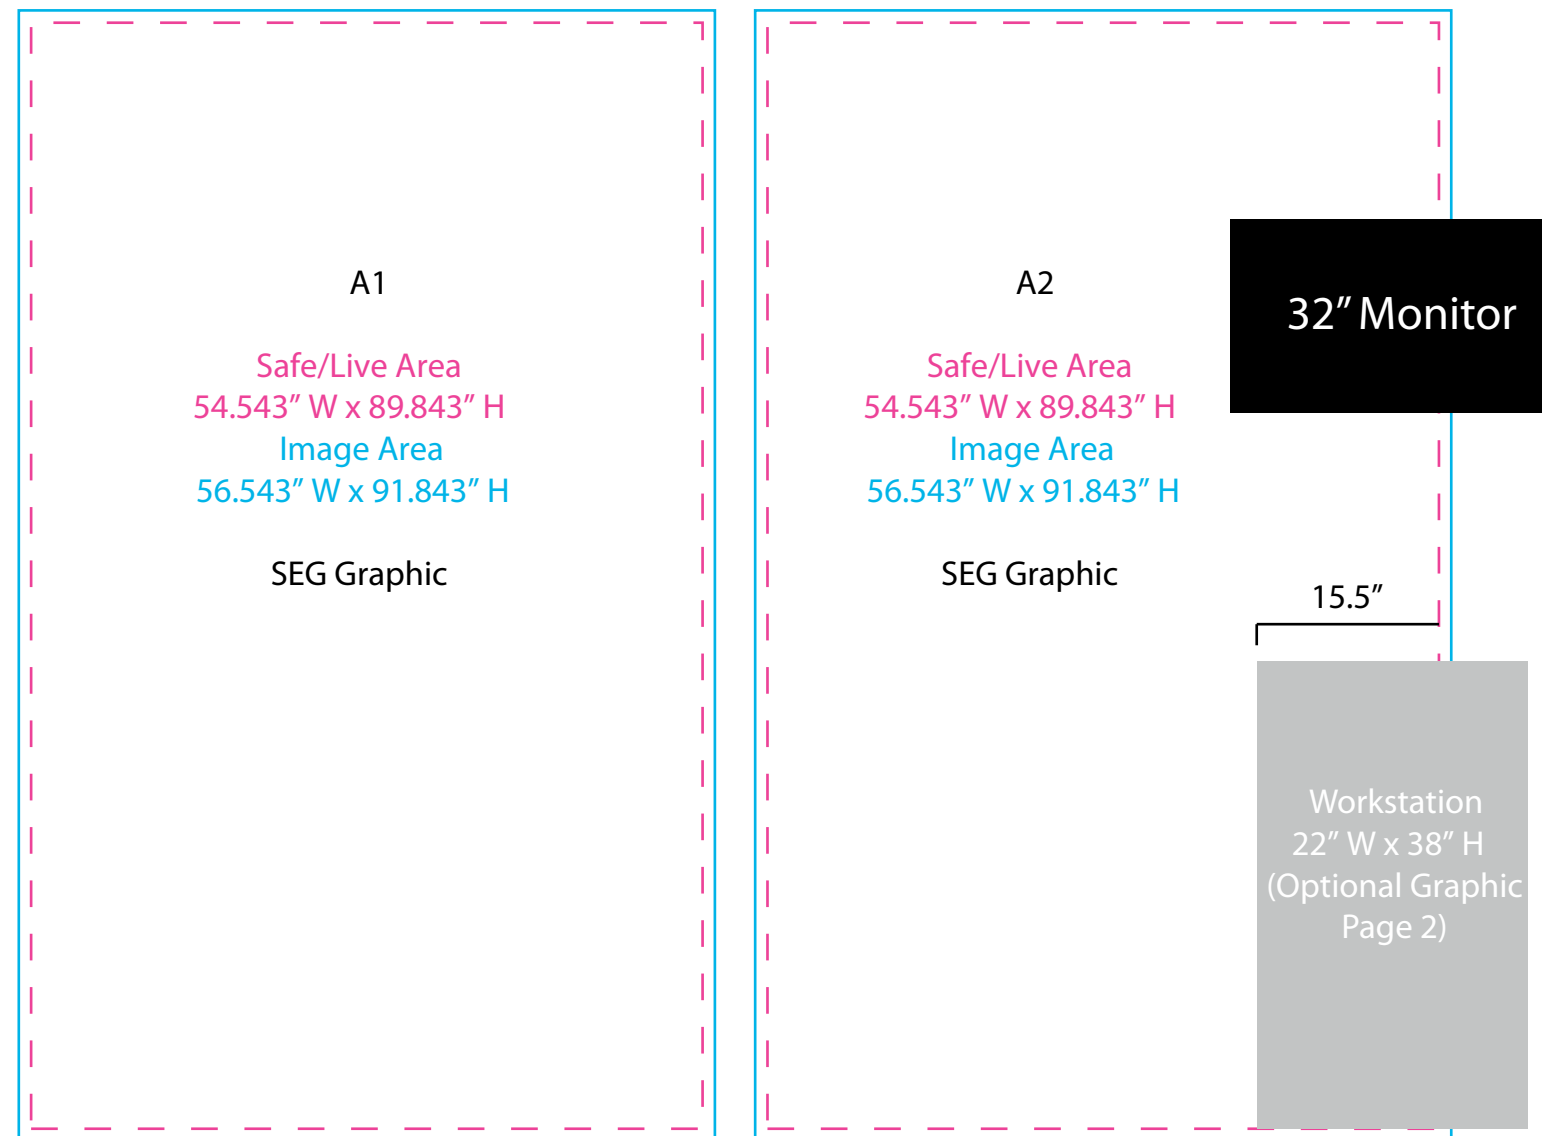

Graphic Template  
10x10 Inline Exhibit  
Rectangular Backwall Panels

NOTE: All Raster Art (jpg, tiff,psd, png, etc.) must be at least 100 dpi at print size.  
Standard kits are often customized. Please check with Customer Service to ensure that this template matches your specific job.

# Counter Graphic - LTK 1001

NOTE: All Raster Art (jpg, tiff,psd, png, etc.) must be at least 100 dpi at print size.  
Standard kits are often customized. Please check with Customer Service to ensure that this template matches your specific job.

# Graphic Template Backwall Workstation Countertop – Vinyl Graphics

NOTE: All Raster Art (jpg, tiff,psd, png, etc.) must be at least 100 dpi at print size.  
Standard kits are often customized. Please check with Customer Service to ensure that this template matches your specific job.

Graphic Template  
Backwall Workstation Countertop – Vinyl Graphics  
Graphics **NOT** included in base price. Please request pricing.

NOTE: All Raster Art (jpg, tiff,psd, png, etc.) must be at least 100 dpi at print size.  
Standard kits are often customized. Please check with Customer Service to ensure that this template matches your specific job.