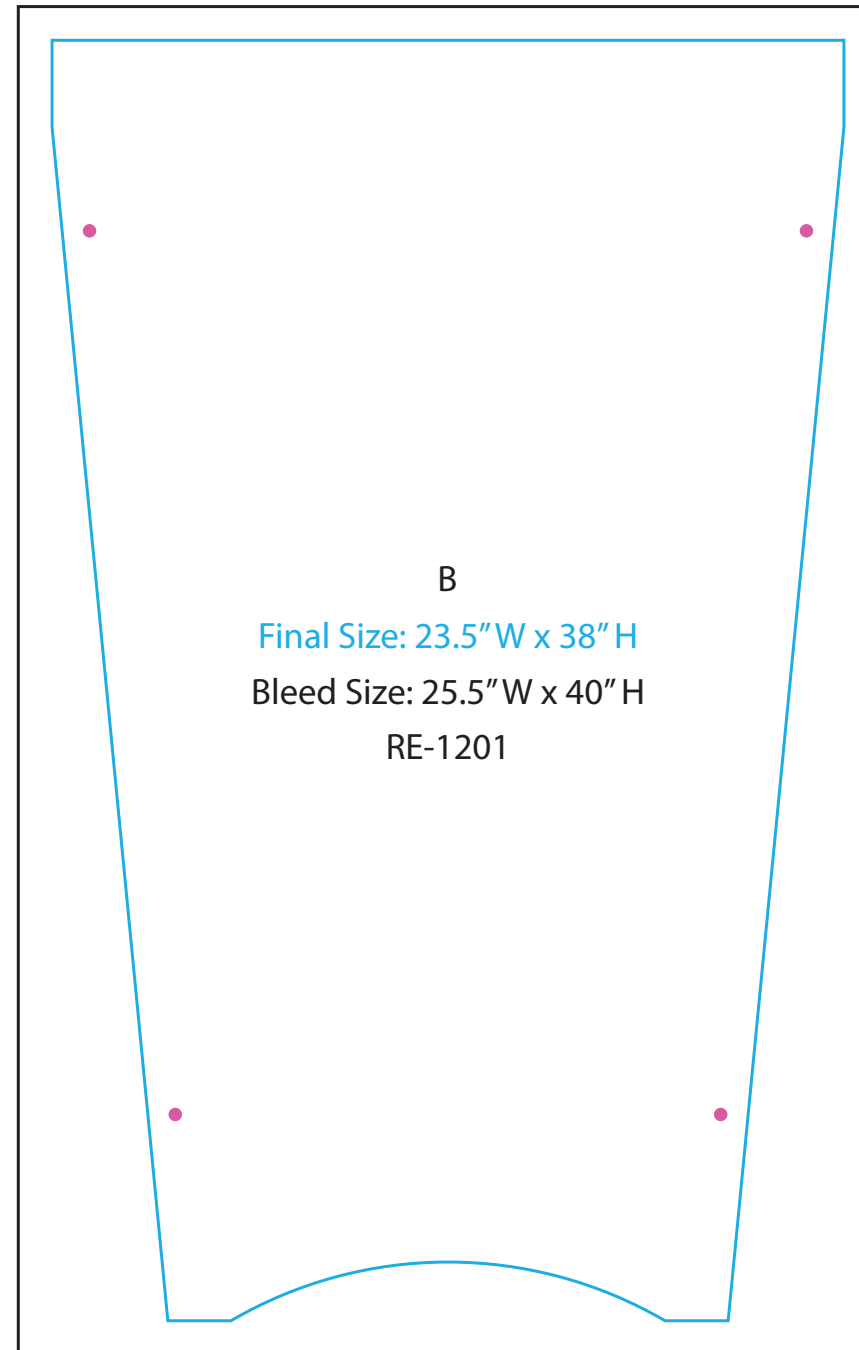

Graphic Template  
10x10 Inline Exhibit  
Rectangular Backwall Panels

NOTE: All Raster Art (jpg, tiff,psd, png, etc.) must be at least 100 dpi at print size.  
Standard kits are often customized. Please check with Customer Service to ensure that this template matches your specific job.

# Counter Graphic - LTK 1001

NOTE: All Raster Art (jpg, tiff,psd, png, etc.) must be at least 100 dpi at print size.  
Standard kits are often customized. Please check with Customer Service to ensure that this template matches your specific job.

# Graphic Template Backwall Workstation Countertop – Vinyl Graphics

NOTE: All Raster Art (jpg, tiff,psd, png, etc.) must be at least 100 dpi at print size.  
Standard kits are often customized. Please check with Customer Service to ensure that this template matches your specific job.

Graphic Template  
Backwall Workstation Countertop – Vinyl Graphics  
Graphics **NOT** included in base price. Please request pricing.

NOTE: All Raster Art (jpg, tiff,psd, png, etc.) must be at least 100 dpi at print size.  
Standard kits are often customized. Please check with Customer Service to ensure that this template matches your specific job.